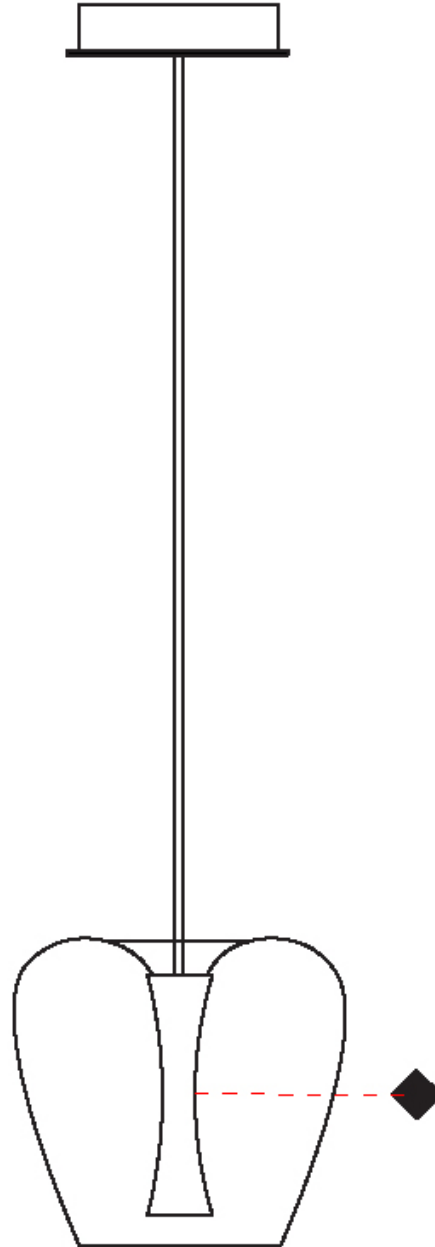

APPLE MOOD STANDARD SUSPENSION

D101797-

PROJECT

TYPE

SPECIFIER

QUANTITY

DATE

D