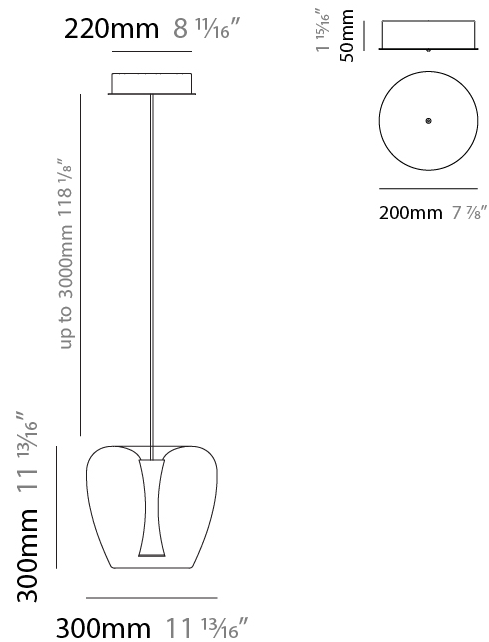

APPLE MOOD STANDARD SUSPENSION

D101797-

base number _____
Finish Options _____

1. To build a product code in our configurator select the specify button on the base model # product page
2. To build a manual product code on this datasheet choose from the options listed below in blue font and add the suffix to the base model #

GENERAL

Series: Apple Mood
Subseries: Apple Mood Standard
Partner: Quasar
Division: Design
Installation: Suspension
Product Type: Pendant
Mounting Location: Ceiling
Light Distribution: Downlight

PHYSICAL

Shape: Dome
Diameter (mm): 300
Diameter (in): 11 ¹³/₁₆"
Height (mm): 300
Height (in): 11 ¹³/₁₆"
Max. Overall Height (mm): 2500
Max. Overall Height (in): 98 ⁷/₁₆"
Weight (kg): 5
Weight (lbs): 11.02
Diffuser: Clear Glass
Fixture Finish: PAL / BRA / COP / BLK / GRN / RED
Fixture Material: Glass / Aluminum
Primary Material: Glass
Cable Details: 3000mm Cable

ELECTRICAL

Lamp Type: LED
Input Wattage (W): 10.7
Total Output Wattage (W): 9.1
Dimming: Non-Dimming / Phase Dimming (120vac Only)
Driver Included: Yes
Driver Location: Integrated
Driver Type: Constant Current - 120/277Vac
Driver Class: Class 2
Input Voltage (V): 120 - 277
Constant Current (MA): 280

LED

Number of LEDs: 1
Color Temperature (°K): 2700
Max. Delivered Lumen (lm): 1260
CRI: >90 CRI
Lamp Life (hrs): 50000

OPTICAL

RATINGS AND CERTIFICATIONS

Certified By: Certified for North American Standards
IP rating: IP20