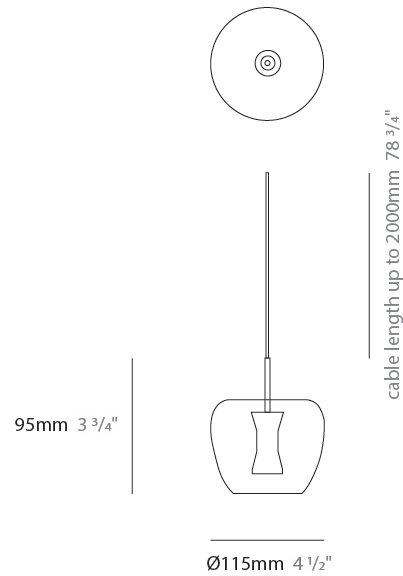

APPLE MOOD MODULAR SUSPENSION

D10APMS-MOD-SYS

base number

1. To build a product code in our configurator select the specify button on the base model # product page
2. To build a manual product code on this datasheet choose from the options listed below in blue font and add the suffix to the base model #

GENERAL

Series: Apple Mood
Subseries: Apple Mood Modular
Partner: Quasar
Division: Design
Installation: Suspension
Product Type: Clusters
Mounting Location: Ceiling

PHYSICAL

Fixture Material: Metal
Primary Material: Glass

ELECTRICAL

Lamp Type: LED
Dimming: Non-Dimming / Phase Dimming (120Vac only) / 0-10V Dimming
Driver Included: No
Driver Location: See canopy components
Driver Type: Constant Voltage - Universal
Driver Class: Class 2
Input Voltage (V): 120 - 277
Output Voltage (V): 12
Upon Request: Dimming has minimum quantity requirements.

LED

Lamp Life (hrs): 50000

OPTICAL

RATINGS AND CERTIFICATIONS

Certified By: Certified for North American Standards
IP rating: IP20